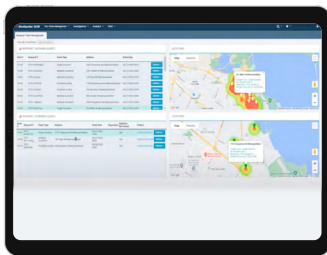

THE FIRST END-TO-END PRECISION POLICING PLATFORM™

Data-Driven Tools for More Efficient, Effective and Equitable Public Safety Outcomes

#1 GUNSHOT DETECTION SERVICE FOR CITIES AND COUNTIES

ShotSpotter Respond™

ShotSpotter Respond detects, locates and alerts police to gunfire in less than 60 seconds using a network of acoustic sensors across a coverage area. This enables police to provide a consistent, rapid and precise response to aid victims, collect evidence and better serve their communities.

#1 SEARCH ENGINE FOR INVESTIGATIVE LEADS

COPLINK X™

COPLINK X is a proven tool used by more than 2,500 agencies to generate leads and accelerate investigations. It enables investigators, supervisors, and patrol officers to search more than 1 billion records across jurisdictions to identify persons of interest, uncover relationships between people, places, property, and events, and give patrol officers better situational awareness.