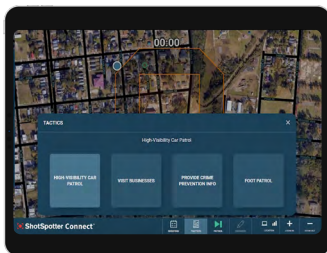

#1 SEARCH ENGINE FOR INVESTIGATIVE LEADS

COPLINK X™

COPLINK X is a proven tool used by more than 2,500 agencies to generate leads and accelerate investigations. It enables investigators, supervisors, and patrol officers to search more than 1 billion records across jurisdictions to identify persons of interest, uncover relationships between people, places, property, and events, and give patrol officers better situational awareness.

NIBIN LEAD MANAGEMENT

ShotSpotter GCM™ (Gun Crime Management)

ShotSpotter GCM automates input of NIBIN leads, leverages digital link analysis to immediately identify associated gun crime cases, prioritizes and tracks cases, and delivers reports that drive operational insight. The platform acts as a force multiplier, enabling agencies to more effectively investigate gun crimes.

CASE MANAGEMENT

ShotSpotter Investigate™

ShotSpotter Investigate is a cloud-based case management solution that helps law enforcement agencies collaborate on investigations in one place. The platform's investigative, analytic and reporting tools make detectives more efficient and effective. As a result, law enforcement agencies of any size can better protect the community and achieve higher clearance rates.

PATROL MANAGEMENT

ShotSpotter Connect™

ShotSpotter Connect is a patrol management solution that uses artificial intelligence and objective, community-specific data to ensure officers are in the locations with the highest risk of crime for a particular day and time. It helps minimize over-policing, provides visibility into officer activity and helps create a greater crime deterrent effect with fewer officers.