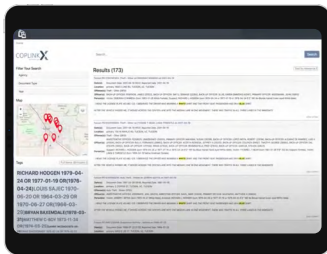

THE FIRST END-TO-END PRECISION POLICING PLATFORM™

Data-Driven Tools for More Efficient, Effective and Equitable Public Safety Outcomes

#1 GUNSHOT DETECTION SERVICE FOR CITIES AND COUNTIES

ShotSpotter Respond™

ShotSpotter Respond detects, locates and alerts police to gunfire in less than 60 seconds using a network of acoustic sensors across a coverage area. This enables police to provide a consistent, rapid and precise response to aid victims, collect evidence and better serve their communities.

#1 SEARCH ENGINE FOR INVESTIGATIVE LEADS

COPLINK X™

COPLINK X is a proven tool used by more than 2,500 agencies to generate leads and accelerate investigations. It enables investigators, supervisors, and patrol officers to search more than 1 billion records across jurisdictions to identify persons of interest, uncover relationships between people, places, property, and events, and give patrol officers better situational awareness.

NIBIN LEAD MANAGEMENT

ShotSpotter GCM™ (Gun Crime Management)

ShotSpotter GCM automates input of NIBIN leads, leverages digital link analysis to immediately identify associated gun crime cases, prioritizes and tracks cases, and delivers reports that drive operational insight. The platform acts as a force multiplier, enabling agencies to more effectively investigate gun crimes.