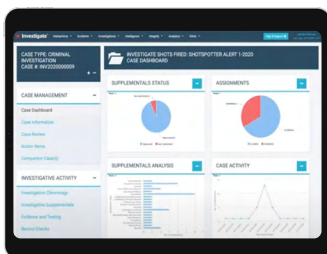

#1 SEARCH ENGINE FOR INVESTIGATIVE LEADS

COPLINK X™

COPLINK X is a proven tool used by more than 2,500 agencies to generate leads and accelerate investigations. It enables investigators, supervisors, and patrol officers to search more than 1 billion records across jurisdictions to identify persons of interest, uncover relationships between people, places, property, and events, and give patrol officers better situational awareness.

NIBIN LEAD MANAGEMENT

ShotSpotter GCM™ (Gun Crime Management)

ShotSpotter GCM automates input of NIBIN leads, leverages digital link analysis to immediately identify associated gun crime cases, prioritizes and tracks cases, and delivers reports that drive operational insight. The platform acts as a force multiplier, enabling agencies to more effectively investigate gun crimes.

CASE MANAGEMENT

ShotSpotter Investigate™

ShotSpotter Investigate is a cloud-based case management solution that helps law enforcement agencies collaborate on investigations in one place. The platform's investigative, analytic and reporting tools make detectives more efficient and effective. As a result, law enforcement agencies of any size can better protect the community and achieve higher clearance rates.