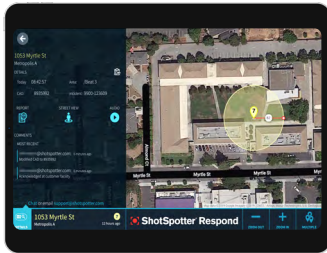

THE FIRST END-TO-END PRECISION POLICING PLATFORM™

Data-Driven Tools for More Efficient, Effective and Equitable Public Safety Outcomes

#1 GUNSHOT DETECTION SERVICE FOR CITIES AND COUNTIES

ShotSpotter Respond™

ShotSpotter Respond detects, locates and alerts police to gunfire in less than 60 seconds using a network of acoustic sensors across a coverage area. This enables police to provide a consistent, rapid and precise response to aid victims, collect evidence and better serve their communities.